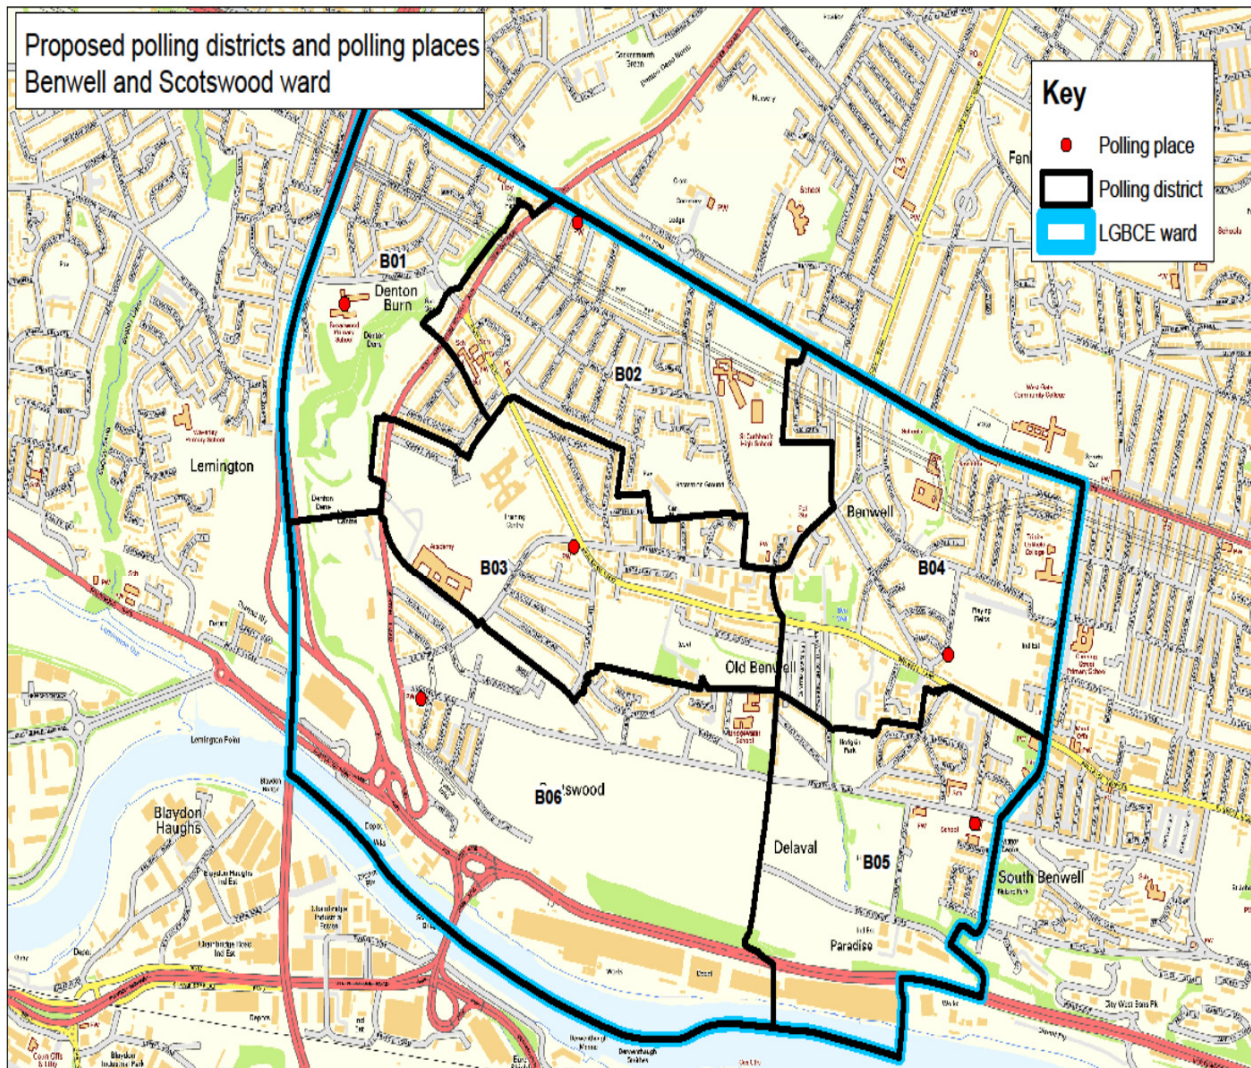

Ward: Benwell and Scotswood (B)

The Ward will consist of 6 polling districts derived from the former Benwell and Scotswood and part Elswick wards.

The polling place for B01 is Broadwood Primary school, however an alternative is being sought to ease the safeguarding issues recently identified in using the school as a polling place. Broadmead Way Evangelical